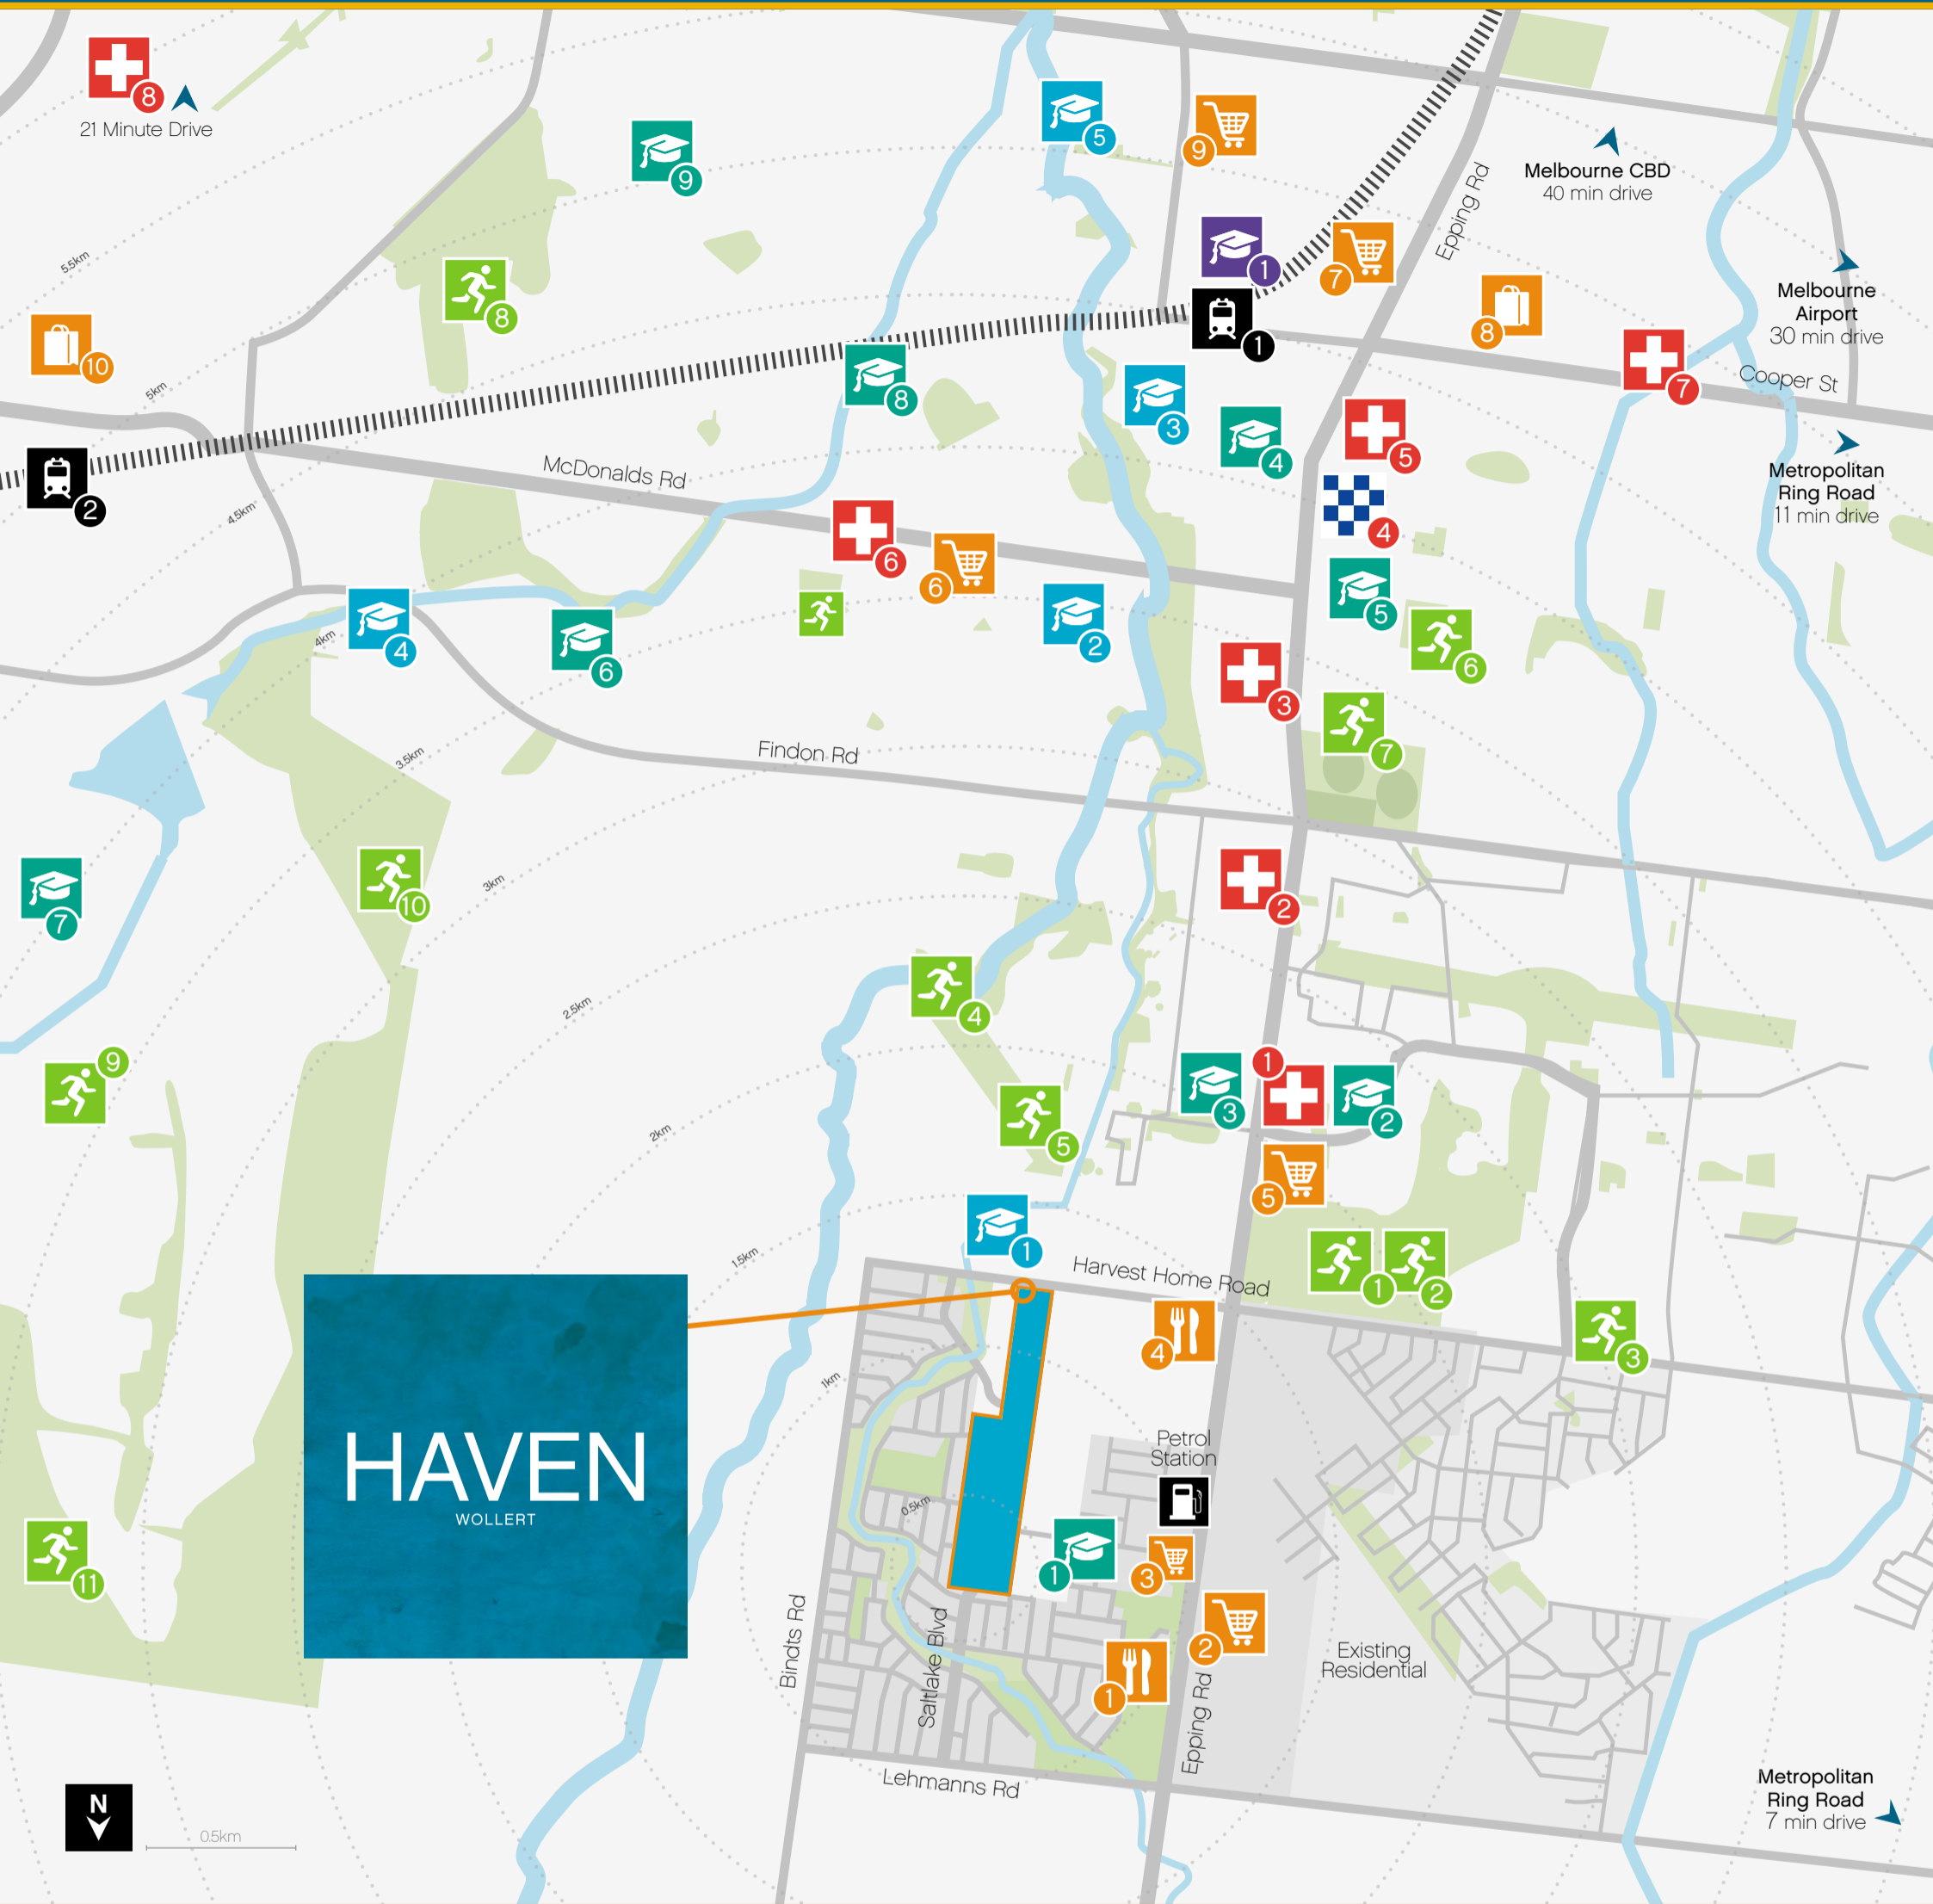

Local Amenities

HAVEN
WOLLERT

Transport

1. Epping Train Station 10 min drive
2. South Morang Train Station 14 min drive

Shops / Food / Retail

1. Third Place Cafe 2 min drive
2. Proposed Retail Area 2 min drive
3. Convenience Store 2 min drive
4. McDonalds 3 min drive
5. Woolworths 5 min drive
6. Coles / Foodworks 11 min drive
7. Homemaker Centre 11 min drive
8. Pacific Epping 13 min drive
9. Dalton Village 14 min drive
10. Westfield Plenty Valley... 14 min drive

Tertiary Schools

1. Melbourne Polytechnic .. 11 min drive

Primary / Preschools

1. Future Catholic Primary 2 min drive
2. Epping Views Primary .. 6 min drive
3. Epping Kids Early Learning Centre 6 min drive
4. St. Peter's Primary 8 min drive
5. Epping Primary 9 min drive
6. Meadow Glen Primary 10 min drive
7. The Lakes South Morang 14 min drive
8. Epping Primary (Greenbrook) 14 min drive
9. Mill Park Heights Primary 14 min drive

Parks & Recreation

1. Harvest Home Recreational Reserve 4 min drive
2. Epping Soccer Stadium 4 min drive
3. Stoneyfield Park 5 min drive
4. Shaftesbury Drive Park . 6 min drive
5. Maserati Park 7 min drive
6. Duffy St. Reserve 7 min drive
7. Epping Recreational Reserve 8 min drive
8. Mill Park Reserve 12 min drive
9. Mill Park Lakes Reserve 12 min drive
10. Quarry Hills Municipal Reserve 12 min drive
11. Granite Hills Park 14 min drive

Health / Emergency

1. Lyndarum Family Clinic . 5 min drive
2. Epping Aged Care 5 min drive
3. Epping Medical Group . 7 min drive
4. Epping Police Station ... 9 min drive
5. Epping Family Medical Centre 9 min drive
6. McDonalds Road Medical Centre 9 min drive
7. Northern Hospital 10 min drive
8. Northpark Private Hospital 21 min drive